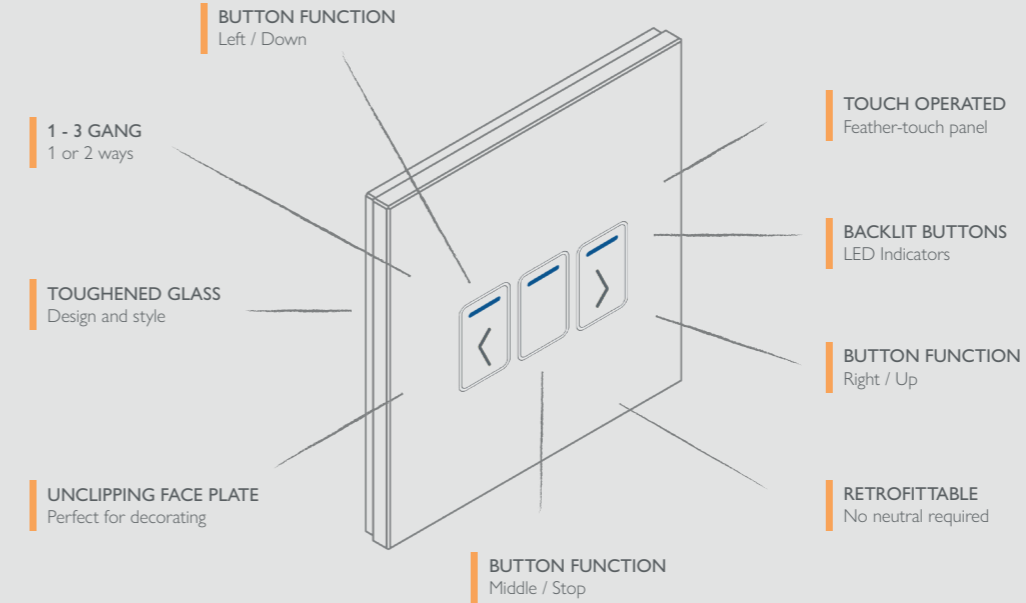

CRYSTAL+ SMART WI-FI SHUTTER SWITCHES

WITH A TOUCH OF GLASS™

CONTROL YOUR CURTAINS & BLINDS.

Retrotouch Crystal Wi-Fi Shutter Switches are available in four different colours and have backlit LED indicators built-in so you can easily locate your switches at night. Whether your refurbishing or renovating, make your home smarter and up-to-date with our touch-sensitive shutter switches.

SPECIFICATIONS / FEATURES

Our Crystal Shutter switches control blinds and shutters and have a stunning LED indicator to bring your home up to date. These screwless covers are easy to install and fit a 35mm back box.

Backlit LED indicators
The indicators glow blue when off and red when on for locating your switches in the dark

Fits 35mm back box
Offers quick and easy installation

Screwless fronts
The screws are hidden giving your switch a seamless design

Ultra-thin 4mm glass panel
Low profile panel that sits flush on your wall

Works with
Blinds and Curtains

What's in the box

- Back plate with Module
- Glass front plate in Black, White, Grey & Brass finish
- 2 screws for back box fixing
- Instruction manual