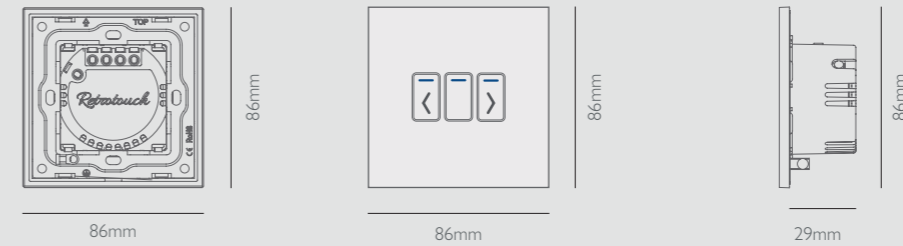

Features

Sophisticated glass finish
Adding a touch of glass for the ultimate finish

Touch Operation
Feather-touch panel with only the slightest of touches needed to turn on and off

Backlit LED indicators
The indicators glow blue when off and red when on for locating your switches in the dark

Fits 35mm back box
Offers quick and easy installation

Screwless fronts
The screws are hidden giving your switch a seamless design

Ultra-thin 4mm glass panel
Low profile panel that sits flush on your wall

Works with
Blinds and Curtains

What's in the box

- Back plate with Module
- Glass front plate in Black, White, Grey & Brass finish
- 2 screws for back box fixing
- Instruction manual

Specifications

- Voltage: 110 ~ 240V ~ 50/60HZ
- Working Temperature: 0oC ~ 40oC Relative
- Humidity: 10% - 93%
- Energy Consumption: <0.02W
- Measurement: 86 x 86 x 29mm
- Backbox depth: 35mm
- Life: 100,000 touches
- Power Supply: 100 - 240V AC 50/60HZ
- Load Power: 3 - 800W/G (2000W Max)

*Not all LED bulbs are compatible and depends on brand, please call for more information.

Certifications

- 2-year warranty
- CE & RoHS certified

MODELS & FINISHES

WHITE PG TOUCH

ONE GANG

1G: 01490

BLACK PG TOUCH

ONE GANG

1G: 01491

GREY PG TOUCH

ONE GANG

1G: 01492

BRASS PG TOUCH

ONE GANG

1G: 01493

Scan the QR code to view our new Touch Switch product page.