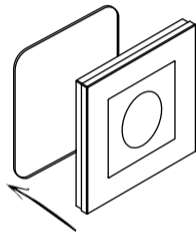

## SMART BUTTON PLATE

SMART BUTTON SOLD SEPARATELY

[RETROTOUCH.CO.UK/BUTTON-PLATE](http://RETROTOUCH.CO.UK/BUTTON-PLATE)

## Stick anywhere

Clean & dry the surface you wish to stick the switch too. Use the 3M sticky pads and locate on the back of the switch. Peel and Stick. Apply pressure for 10 seconds to get a firm fix.